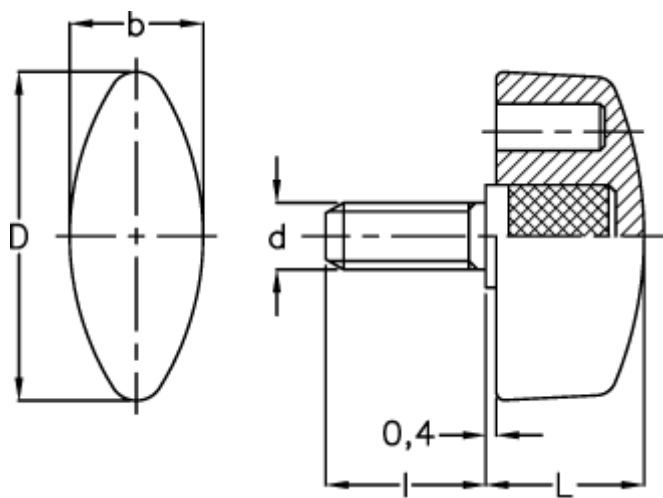

# Data Sheet

Article number: 2302008261

Description: E+G Wing knob  
CT.476/20 p-M4x6

## Measures

b = 9.5

d = 20

d 6g = M4

l = 6

L = 11